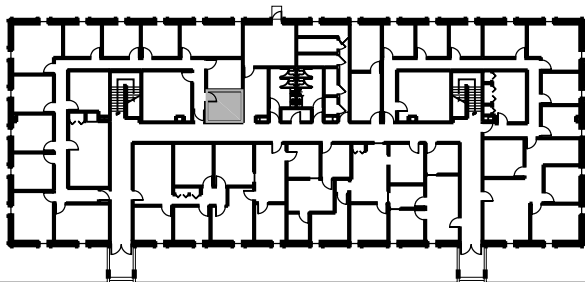

○ SUITE 101M  
1/8"=1'-0"

○ KEY PLAN - MAIN LEVEL  
NOT TO SCALE

RENTABLE SQ. FT. SUMMARY

SUITE 101M	122 S.F.
------------	----------